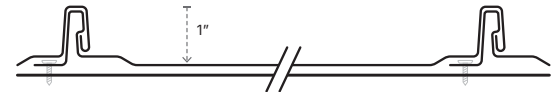

### **Platinum Pro II** MECHANICAL STANDING SEAM

Select Gauge:  22  24  26

Select Color Quality:  Standard  Premium [additional cost]

Select Weather Tight Warranty:  10 Yr [included]  15 Yr  20 Yr

**Included Warranties:** Comes standard with a 40 Year Limited Lifetime Warranty & a 10 Year Weather Tight Warranty. We offer upgraded Weather Tight Warranties [+ cost].

### **Platinum Snap-Lock** STANDING SEAM

Select Gauge:  24  26

Select Color Quality:  Standard  Premium [additional cost]

Select Weather Tight Warranty:  10 Yr [included]  15 Yr

**Included Warranties:** Comes standard with a 40 Year Limited Lifetime Warranty & a 10 Year Weather Tight Warranty. We offer upgraded Weather Tight Warranties [+ cost].