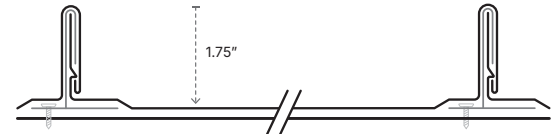

### **Platinum Snap-Lock** STANDING SEAM

Select Gauge:  24  26

Select Color Quality:  Standard  Premium [additional cost]

Select Weather Tight Warranty:  10 Yr [included]  15 Yr

**Included Warranties:** Comes standard with a 40 Year Limited Lifetime Warranty & a 10 Year Weather Tight Warranty. We offer upgraded Weather Tight Warranties [+ cost].

### **Platinum Snap-Lock II** STANDING SEAM

Select Gauge:  24  26

Select Color Quality:  Standard  Premium [additional cost]

Select Weather Tight Warranty:  10 Yr [included]  15 Yr

**Included Warranties:** Comes standard with a 40 Year Limited Lifetime Warranty & a 10 Year Weather Tight Warranty. We offer upgraded Weather Tight Warranties [+ cost].