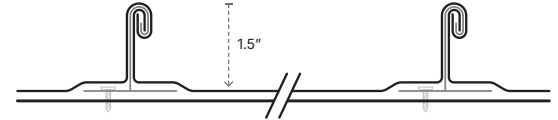

Included Warranties: Comes standard with a 40 Year Limited Lifetime Warranty & a 10 Year Weather Tight Warranty. We offer upgraded Weather Tight Warranties [+ cost].

☐ **Platinum Pro II** MECHANICAL STANDING SEAM

Select Gauge: ☐ 22 ☐ 24 ☐ 26

Select Color Quality: ☐ Standard ☐ Premium [additional cost]

Select Weather Tight Warranty: ☐ 10 Yr [included] ☐ 15 Yr ☐ 20 Yr