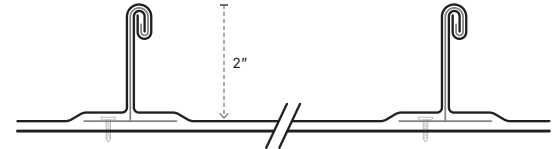

Included Warranties: Comes standard with a 40 Year Limited Lifetime Warranty & a 10 Year Weather Tight Warranty. We offer upgraded Weather Tight Warranties [+ cost].

☐ **Platinum Snap-Lock** STANDING SEAM

Select Gauge: ☐ 24 ☐ 26

Select Color Quality: ☐ Standard ☐ Premium [additional cost]

Select Weather Tight Warranty: ☐ 10 Yr [included] ☐ 15 Yr